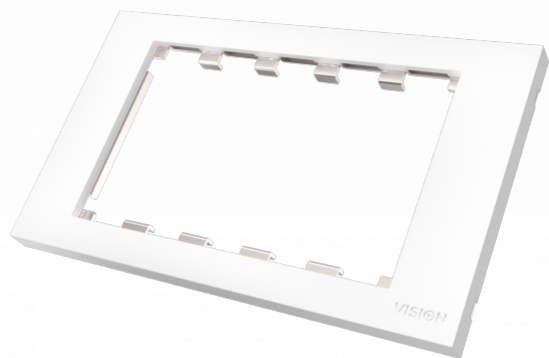

Double-gang frame which accommodates five modules (not included)

Fits to any standard double-gang UK backbox (pattress) or mudring

This surround is part of Vision's Techconnect modular faceplate family. Just fix modules in place, then fix to a mudring or backbox.

Fixes to Mudring or Backbox

Techconnect modules fix into a surround, which in turn fixes to a mudring or a backbox.

Future-proof

If you break a module or need to change it in the future, just replace that part - not the entire faceplate.

Flexible

Get to site and the client changes what they want on their AV faceplate? No problem.

Strong

Techconnect parts are robust for the rigours of every day use. They include strengthening ribs and reinforcing where required.

Proven

For over 15 years Techconnect has improved and developed into one of the most popular AV faceplates in the world.

SPECIFICATIONS

COLOR

White

MATERIAL

ABS Plastic

PRODUCT DIMENSIONS