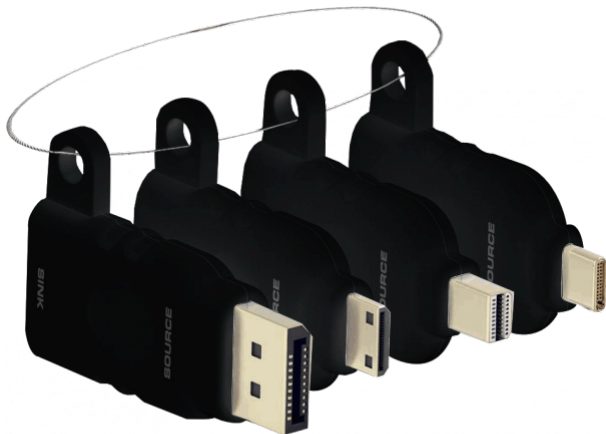

Four adaptors on a tether:
MiniDisplayPort to HDMI
DisplayPort to HDMI
Mini-HDMI to HDMI (bi-directional)
USB-C to HDMI

SPECIFICATIONS

COLOUR Black	PACKAGED DIMENSIONS 160 mm x 160 mm x 45 mm (6,3" x 6,3" x 1,8")
HDMI VERSION v1.4 (4K @ 30Hz)	WARRANTY limited lifetime
TETHER LENGTH 450 mm (17.72")	CHOKES ONTO HDMI CABLE IN MEETING AND CONFERENCE ROOMS
PACKAGED WEIGHT 0.10 kg (0.22 lb)	GOLD-PLATED CONNECTORS
PRODUCT WEIGHT 0.05 kg (0.11 lb)	